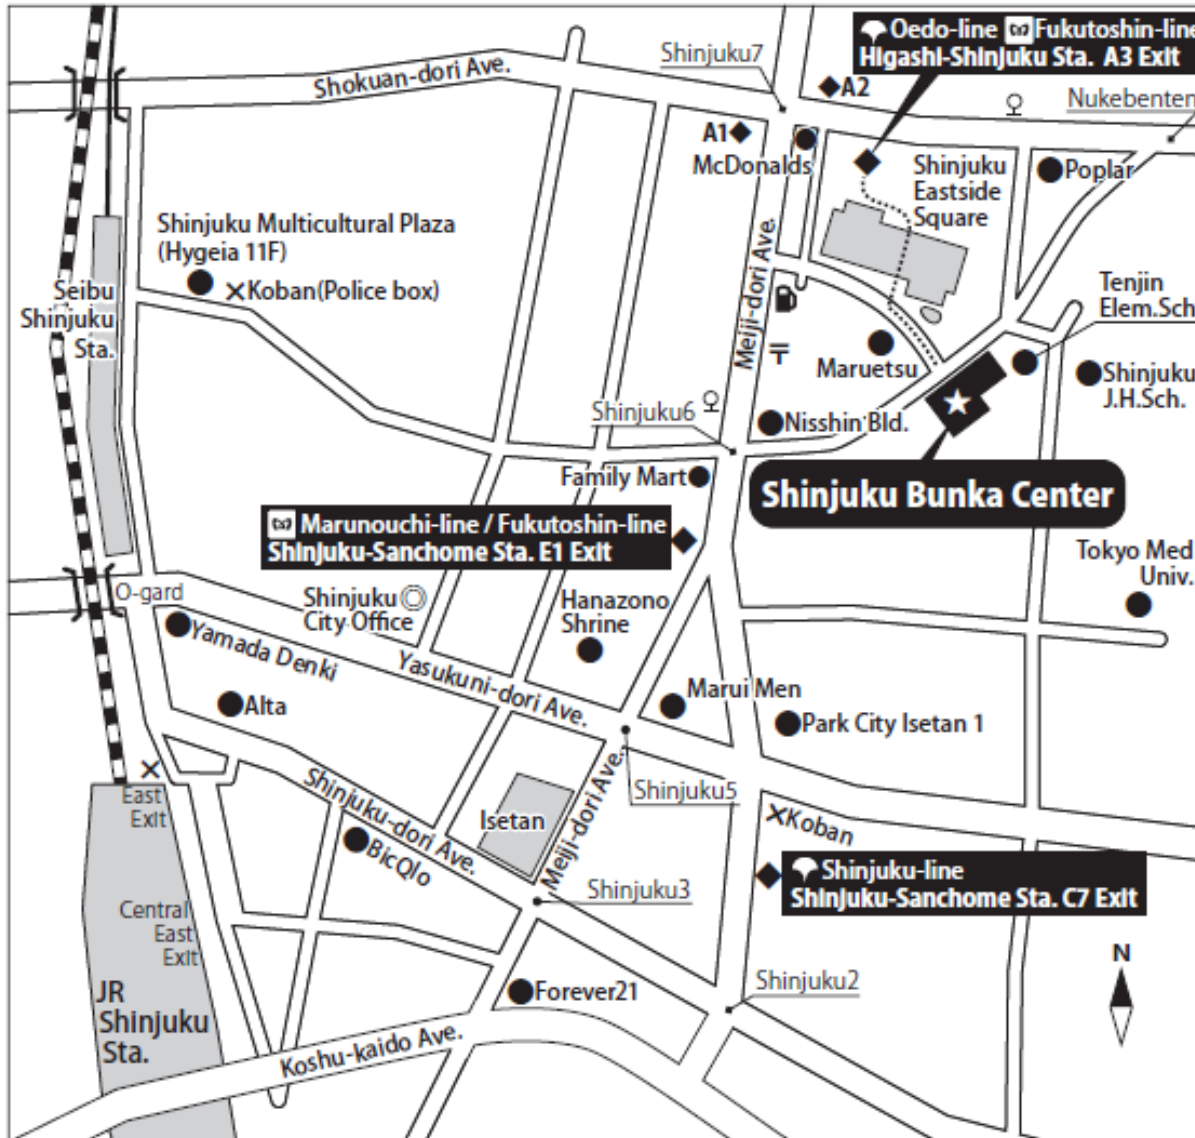

Access Guide

Shinjuku Bunka Center

6-14-1 Shinjuku Shinjuku-ku, Tokyo 160-0022

Tel: 03-3350-1141 Fax: 03-3350-4839

● Subway Fukutoshin-line & Oedo-line Higashi-Shinjuku Station A3 Exit (approx. 5-min. walk)

Pass through the Shinjuku Eastside Square Bld. and go to the other side.

Follow the path in front of the building to the left and look to the front.

● JR Shinjuku Station East Exit (approx. 15-min. walk)

Follow the Shinjuku-dori Ave. to the east.

Turn left at Isetan (Shinjuku 3-chome crossing).

Go straight on the Meiji-dori Ave..

Turn right at Nisshin Bld.(Shinjuku 6-chome crossing).

Go 200 meters and look to the right.